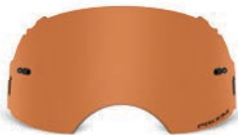

PRIZM

PRIZM™ MX SAPPHIRE IRIDIUM®
RATE OF TRANSMISSION: 33%

AIRBRAKE™ MX 101-133-013
FRONT LINE™ MX 102-516-003

PRIZM

PRIZM™ MX JADE IRIDIUM®
RATE OF TRANSMISSION: 34%

AIRBRAKE™ MX 101-133-003
FRONT LINE™ MX 102-516-004
MAYHEM™ PRO 100-744-009

PRIZM

PRIZM™ MXTORCH IRIDIUM®
RATE OF TRANSMISSION: 40%

AIRBRAKE™ MX 101-133-014
FRONT LINE™ MX 102-516-005

PRIZM

PRIZM™ MX BRONZE
RATE OF TRANSMISSION: 40%

AIRBRAKE™ MX 101-133-002
FRONT LINE™ MX 102-516-002
MAYHEM™ PRO 100-744-008

PRIZM

DARK GREY
RATE OF TRANSMISSION: 17%

AIRBRAKE™ MX 57-994
FRONT LINE™ MX 102-516-009
MAYHEM™ PRO 100-744-002

PRIZM

CLEAR
RATE OF TRANSMISSION: 93%

AIRBRAKE™ MX 57-993
FRONT LINE™ MX 102-516-001
MAYHEM™ PRO 100-744-001

PRIZM

DUAL PRIZM™ SNOW ROSE
RATE OF TRANSMISSION: 26%

AIRBRAKE™ MX 101-133-015
FRONT LINE™ MX 102-516-008

PRIZM

DUAL CLEAR
RATE OF TRANSMISSION: 90%

AIRBRAKE™ MX 59-070
FRONT LINE™ MX 102-516-007
MAYHEM™ PRO 100-838-001